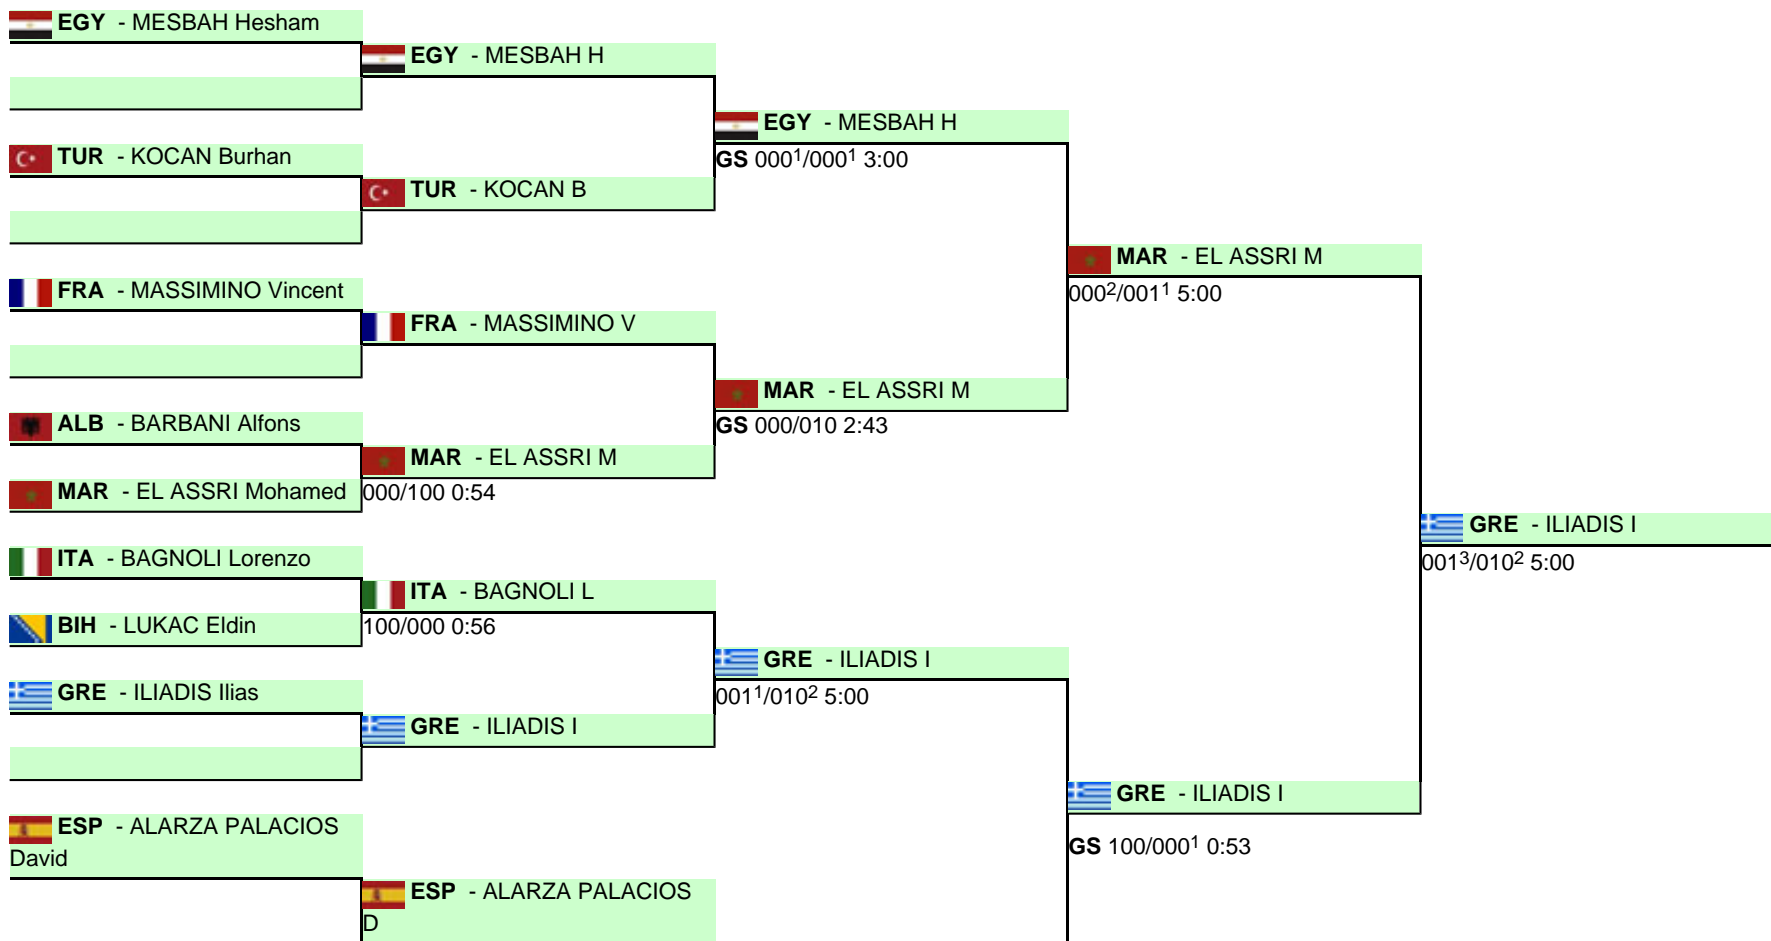

RELOAD

MAIN

SPORTS

TODAY

SPORT SCHEDULE

REPORT SERVICE

MEDAL STANDINGS

MEDALS BY EVENT

Judo

R. Febo Sports Complex

Bracket

Men -90 kg Middle

Schedule

Medals

Entries

Records

Report Service

Home